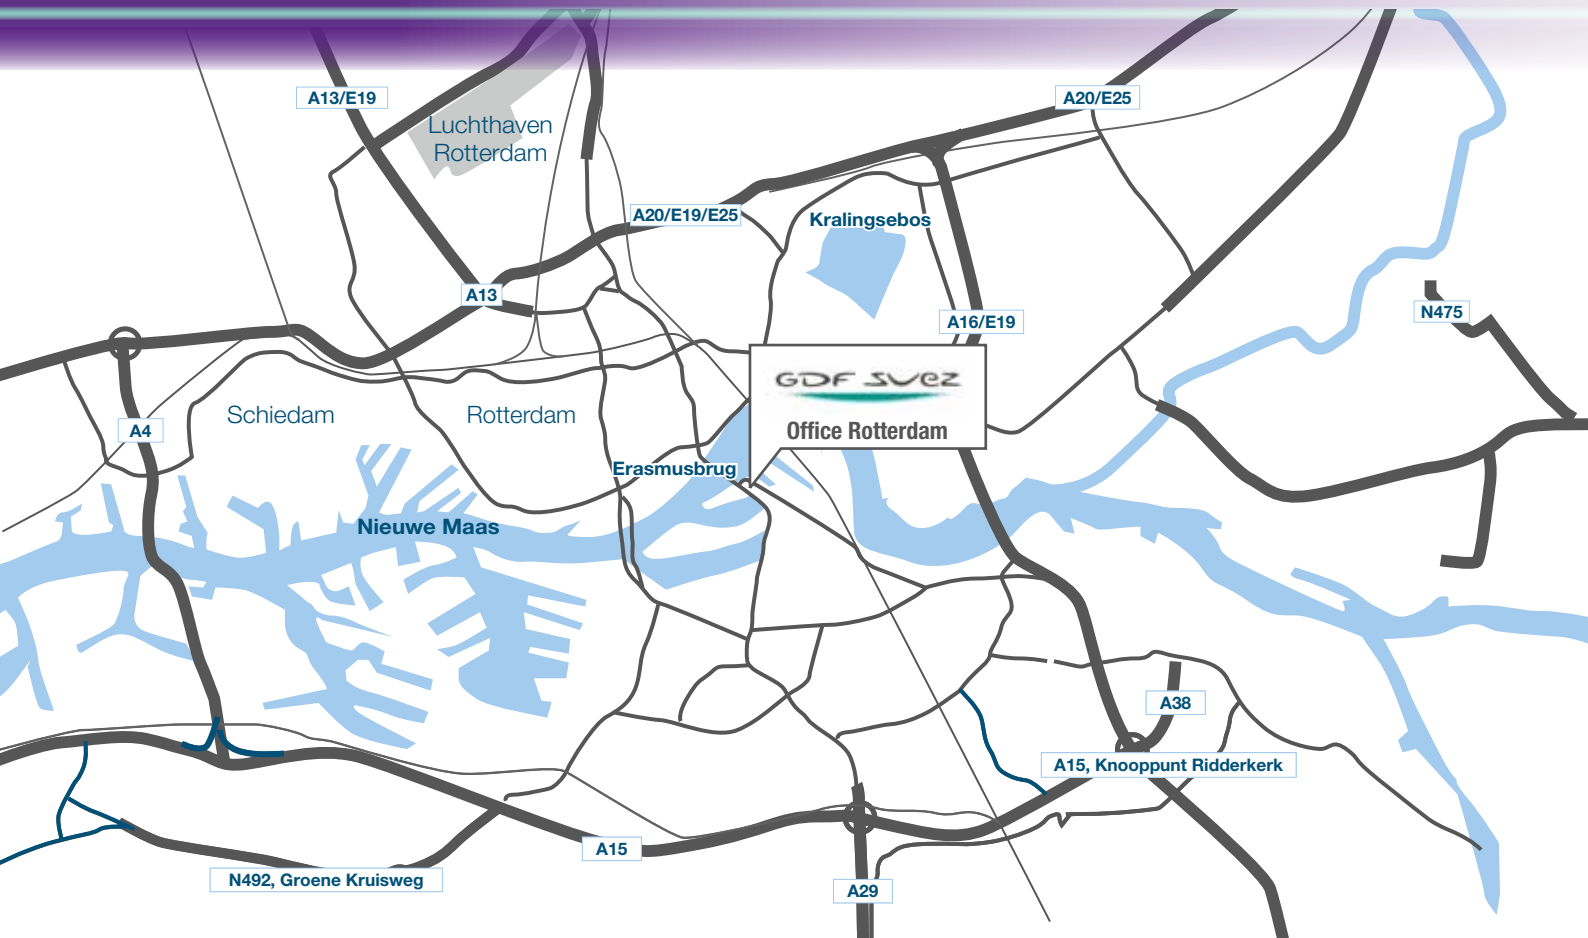

Route Office Rotterdam

Travelling from Amsterdam (Schiphol) / Den Haag

Follow the A13 towards Rotterdam. At junction Kleinpolderplein, after 1.240 meters, follow the A20 / E19 / E25 towards Dordrecht / Utrecht. After 1,5 km take the exit 14 (Rotterdam Centrum). At the roundabout take the 3rd exit and follow Rotterdam Centrum. This is the Schiekade, which will become the Schieweg. Follow the Schieweg till the roundabout at Hofplein. At roundabout Hofplein take the 2nd exit (Coolsingel). Stay on Coolsingel, cross the Erasmusbrug, then turn left at the set of traffic lights. Then turn right at the first possibility, this is the Veemstraat. You will find the car park Wilhelminatoren 1 on your right hand.

Follow A12 / E30 / E35 towards junction Oudenrijn. At junction Oudenrijn follow A12 / E30 towards junction Gouwe. At junction Gouwe follow the right lane (A20 / E25) towards Rotterdam / Hoek van Holland / Gouda-West. At junction Terbregseplein follow towards Rotterdam / Dordrecht (A16 / E19). At A16 take the exit 25 (Rotterdam Centrum). After the exit turn right at the roundabout towards Rotterdam Centrum. Follow this road till you arrive at the Maasboulevard. Follow the Maasboulevard, which will become the Boompjes till you reach the set of traffic lights at the Erasmusbrug. Turn left and cross the Erasmusbrug, follow the signs Kop van Zuid. At the end of the Erasmusbrug turn left at the first set of traffic lights. After the next set of traffic lights turn right at the first possibility, this is the Veemstraat. You will find the car park Wilhelminatoren 1 on your right hand.